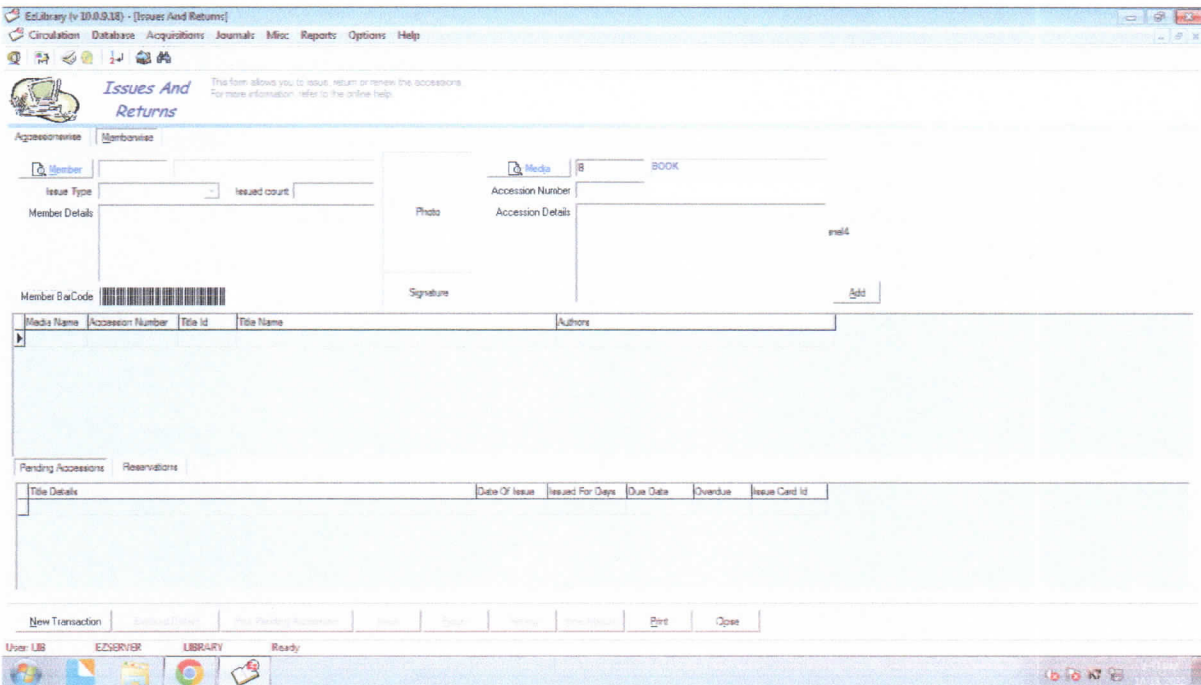

**POTTI SRIRAMULU CHALAVADI MALLIKHARJUNA RAO
COLLEGE OF ENGINEERING & TECHNOLOGY**

Approved by AICTE, NEW DELHI and Affiliated to JNTU, Kakinada

Sponsored by : SKPVV Hindu High Schools Committee, Estd : 1906

D.No. 7-3-6/1, Raghava Reddy Street, Kothapet, Vijayawada - 520 001.

Voice : 0866-2423442, 91777 77855, Fax : 0866-2423443, E-mail: principal@pscmr.ac.in, www.pscmr.ac.in

borrowed by students and faculty members with the respective submission dates, searching titles, journals and other library reports. Moreover, it also reduces the manual record burden of the librarian.

know
5 | Page

PRINCIPAL
Potti Sriramulu Chalavadi Mallikharjuna Rao
College of Engineering & Technology
Kothapet, VIJAYAWADA-520 001