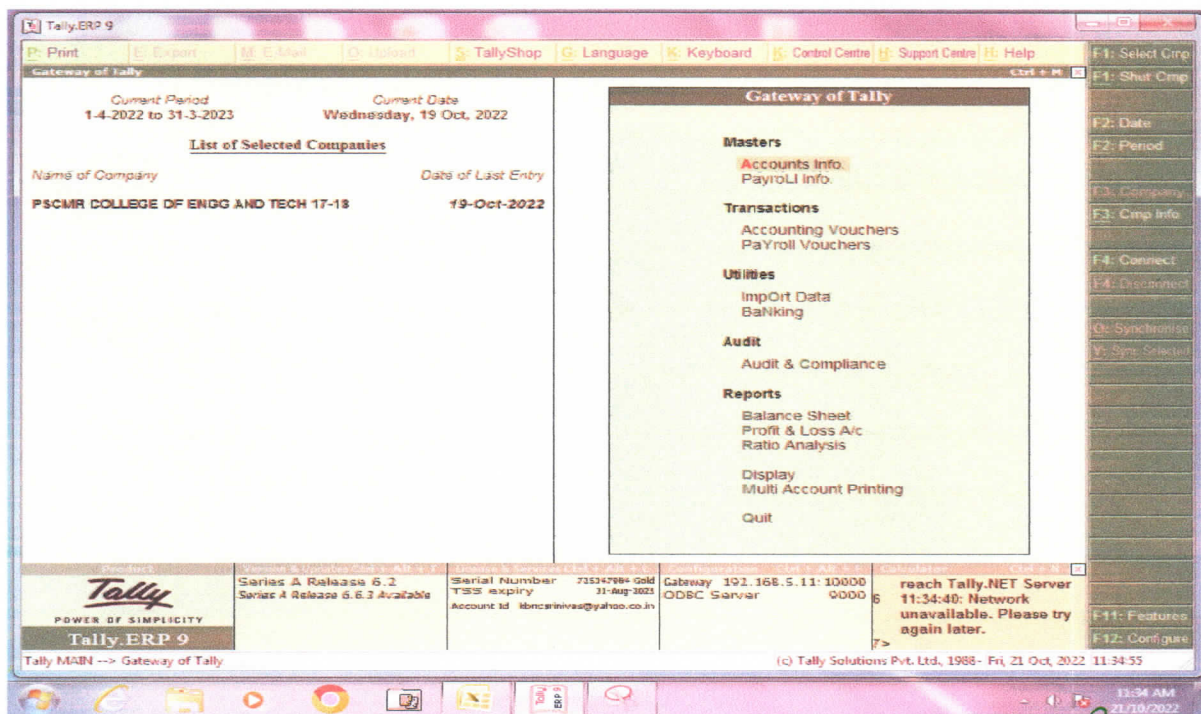

POTTI SRIRAMULU CHALAVADI MALLIKHARJUNA RAO COLLEGE OF ENGINEERING & TECHNOLOGY

Approved by AICTE, NEW DELHI and Affiliated to JNTU, Kakinada

Sponsored by : SKPVV Hindu High Schools Committee, Estd : 1906

D.No. 7-3-6/1, Raghava Reddy Street, Kothapet, Vijayawada - 520 001.

Voice : 0866-2423442, 91777 77855, Fax : 0866-2423443, E-mail: principal@pscmr.ac.in, www.pscmr.ac.in

2. FINANCE AND ACCOUNTS

Tally is the software which is used for accounts and finance. Different modules are used from the software to make work easier. Tally is mainly used for final accounts purposes, payments, receipts and ledgers.

know

PRINCIPAL

Potti Sriramulu Chalavadi Mallikharjuna Rao,
College of Engineering & Technology
Kothapet, VIJAYAWADA-520 001.